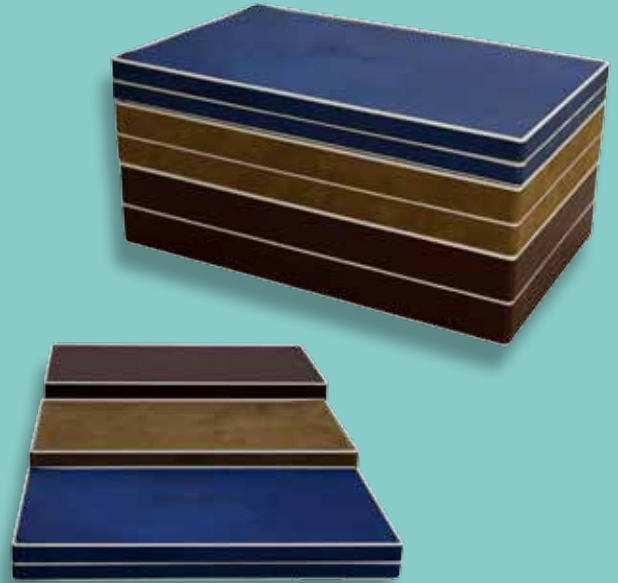

MAGNETIC TRAVELITE BOX // 24 RING SLOTS
5 1/2" x 9" x 2"
8584: HINGED

*8587 SHOWN IN RED VIENNA LEATHER

MAGNETIC TRAVELITE BOX // 30 RING SLOTS
 5 1/2" x 9" x 2"
 8586: HINGED

ALL TRAVELITE BOXES COME IN DIFFERENT HEIGHTS, TO CUSTOMIZE YOUR INDIVIDUAL NEEDS. PLEASE INQUIRE ABOUT DIFFERENT AVAILABLE OPTIONS WHEN ORDERING YOUR TRAVELITE MAGNETIC BOX.