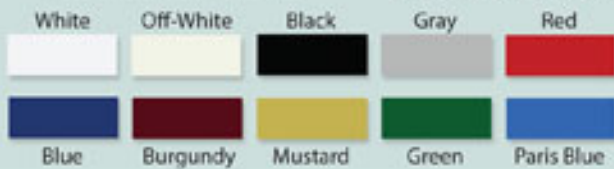

T313

T314

T315

T320

New Colors: Yellow & Purple

Plastics Colors

Elegant Leatherettes

Oro-Lite™ Advantages...