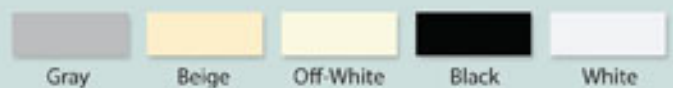

T313

T314

T315

T320

New Colors: Yellow & Purple

Plastics Colors

Elegant Leatherettes

Oro-Lite™ Advantages...