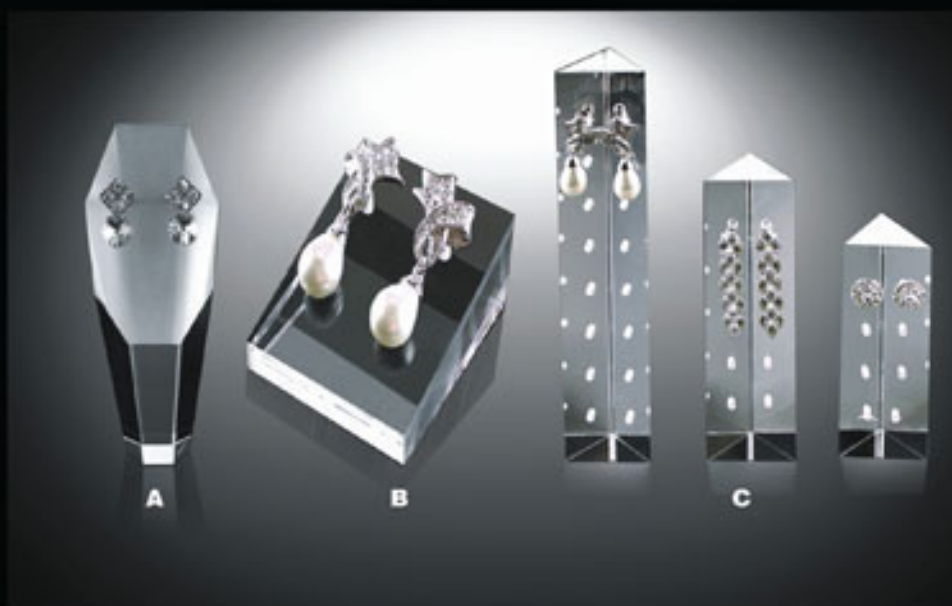

# NECKLACE COLLECTION

Available in matte or clear finish, these necklace displays make your fine chains look spectacular. Mirror backing may be added for a more substantial effect.

ITEM#	DESCRIPTION
A CN012-S	VERTICAL RECTANGLE NECKLACE DISPLAY 3 SIZES AVAILABLE
B CN001-S	BUST NECKLACE DISPLAY 3 SIZES AVAILABLE
C CN005-S	CURVED-TOP NECKLACE DISPLAY 4 SIZES AVAILABLE
D CN008-S	SCULPTURED NECKLACE DISPLAY 4 SIZES AVAILABLE
E CN009-S	CYLINDER NECKLACE DISPLAY 3 SIZES AVAILABLE

# EARRING & PENDANT COLLECTION

Using our variety of patented earring and pendant holders you can draw the attention of customers to the elegance of your jewelry.

ITEM#	DESCRIPTION
A CER001-H30	OCTAGON COLUMN EARRING DISPLAY
B CER002-S60	ANGLED RECTANGLE EARRING DISPLAY 3 SIZES AVAILABLE
C CER003-T80	VERTICAL PYRAMID EARRING DISPLAY 3 SIZES AVAILABLE
D CER004-H80	MOON EARRING DISPLAY 2 SIZES AVAILABLE
E CER005-H90	EARRING TREE CRYSTAL DISPLAY
F CPD001	BUST PENDANT DISPLAY
G CPD003	CURVE-TOP PENDANT DISPLAY
H CPD004	ANGLED-CUT PENDANT DISPLAY
I CPD006	PENTAGON-CUT PENDANT DISPLAY
J CPD007	HEART PENDANT DISPLAY
K CPD008	SQUARE FACETED PENDANT DISPLAY