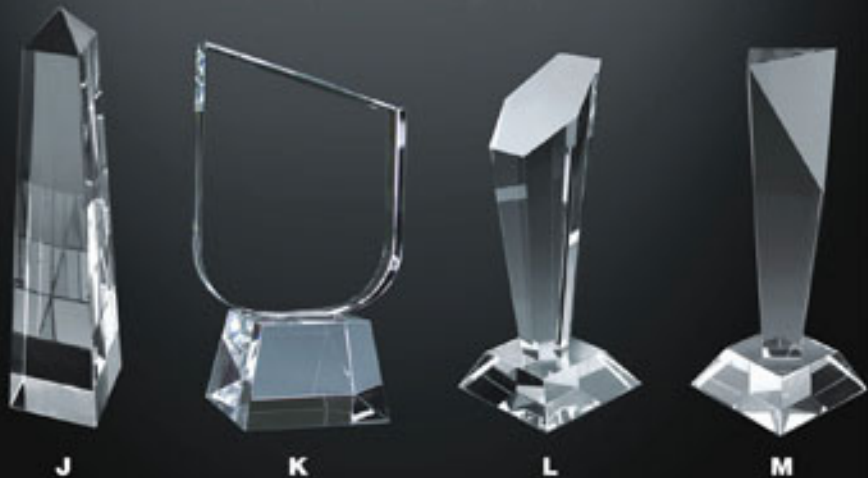

CORPORATE GIFTS

Trophies, awards and corporate gifts come etched with your logo and in their own gift boxes.

ITEM#	DESCRIPTION

A	CAW001	IRIS
B	CAW002-40	EARTH SPHERE 5 SIZES AVAILABLE
C	CAW003-40	GOLF SPHERE
D	CAW004-40	GLOBE 3 SIZES AVAILABLE
E	CAW005-60	HAND & GLOBE
F	CAW006	OMEGA
G	CAW007	TRIUMPH
H	CAW008	VICTORY
I	CAW009	SPIRIT
J	CAW010	OBELISK
K	CAW011	CENTURION
L	CAW012	PANTHEON
M	CAW013	PINNACLE

FOR SIZES AND PRICES, PLEASE REFER TO PRICE LIST