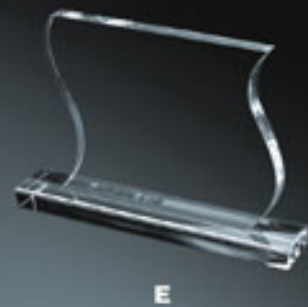

CRYSTAL PLAQUES

These hand cut and polished plaques can be deep etched as a corporate gift or plaque.

ITEM#	DESCRIPTION
A	CPL001 PREMIER-1
B	CPL002 ORION
C	CPL003 ORACLE
D	CPL004 MERCURY
E	CPL005 VENUS
F	CPL006 CONTOUR
G	CPL007 METROPOLITAN
H	CPL008 PRESIDENTIAL
I	CPL009 ROMA
J	CPL010 ROTUNDA
K	CPL011 LOUVRE