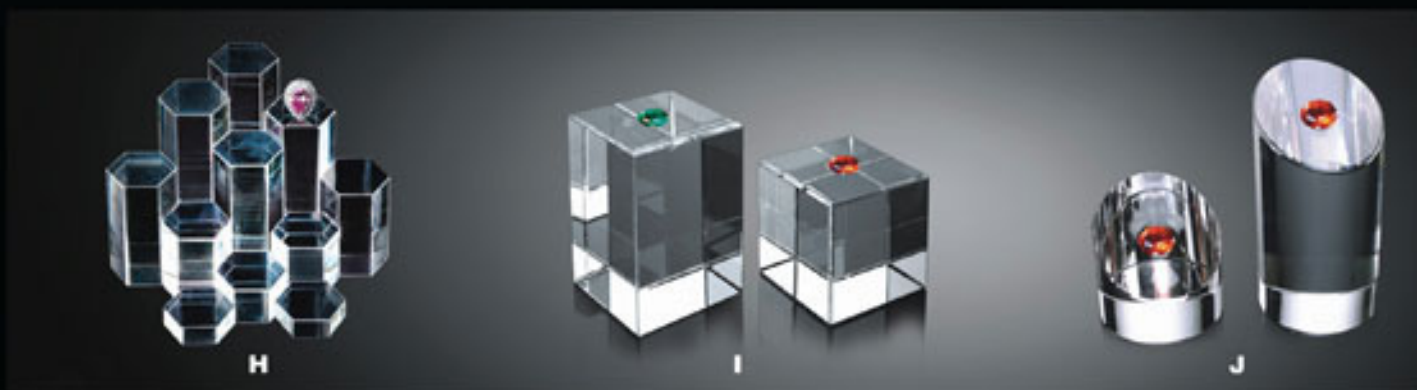

RISER COLLECTION

Use our different sized angled risers to add depth and dimension to your showcase.

ITEM#	DESCRIPTION

A	CB033-S13 SQUARE RISERS 10 HEIGHTS AVAILABLE
B	CRH002-A40 APPLE RISERS 4 HEIGHTS AVAILABLE
C	CRH003-P40 CUT OVAL 4 HEIGHTS AVAILABLE
D	CB034-H15 HEXAGON DIAMOND 6 HEIGHTS AVAILABLE
E	CRH004-40 CIRCULAR FACETED 4 HEIGHTS AVAILABLE
F	CB032-H22 LARGE HEXAGON 6 HEIGHTS AVAILABLE
G	CRS001-S/M/L ARCHED RISERS 3 HEIGHTS AVAILABLE
H	CB031-H13 SMALL HEXAGON 10 HEIGHTS AVAILABLE
I	CRS002-H25 SQUARE GEM RISERS 3 HEIGHTS AVAILABLE
J	CRS003-H25 ROUND GEM RISERS 3 HEIGHTS AVAILABLE

FOR SIZES AND PRICES, PLEASE REFER TO PRICE LIST