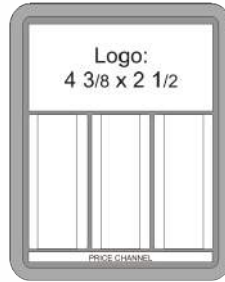

4020I FLAT
49 RINGS, 14
INFOBLOCKS

4020E FLAT
35 RINGS, 12 INFO-
BLOCKS

DESIGNER ROPE

10 1/2" x 9 1/2" - \$38

4038 FLAT
20 BANGLES

4039 FLAT
8 WATCHES OR BRACELETS,
2 LOGOS

4039A FLAT
3 WATCHES OR BRACELETS,
2 LOGOS

4039B FLAT
10 WATCHES, 2 LOGOS

5 3/8" x 7 1/4" - \$24

4009 FLAT
6 PADS, LOGO AND 2
CHANNELS

4009A ANGLED
3 PADS, GRAPHIC,
CHANNEL

4009B ANGLED
4 PADS, GRAPHIC,
CHANNEL

EXTRA LARGE TIFFANY 9 1/2" x 11" - \$41