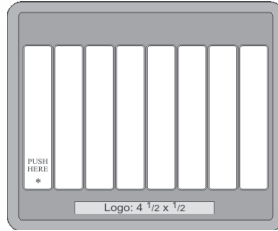

4020I FLAT
49 RINGS, 14
INFOBLOCKS

4020E FLAT
35 RINGS, 12 INFO-
BLOCKS

DESIGNER ROPE

10 1/2" x 9 1/2" - \$38

4038 FLAT
20 BANGLES

4039 FLAT
8 WATCHES OR BRACELETS,
2 LOGOS

4039A FLAT
3 WATCHES OR BRACELETS,
2 LOGOS