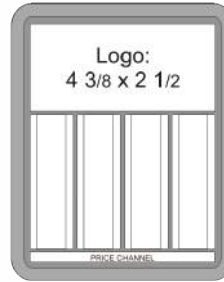

4039B FLAT
10 WATCHES, 2 LOGOS

5 3/8" x 7 1/4" - \$24

4009 FLAT
6 PADS, LOGO AND 2
CHANNELS

4009A ANGLED
3 PADS, GRAPHIC,
CHANNEL

4009B ANGLED
4 PADS, GRAPHIC,
CHANNEL

EXTRA LARGE TIFFANY 9 1/2" x 11" - \$41