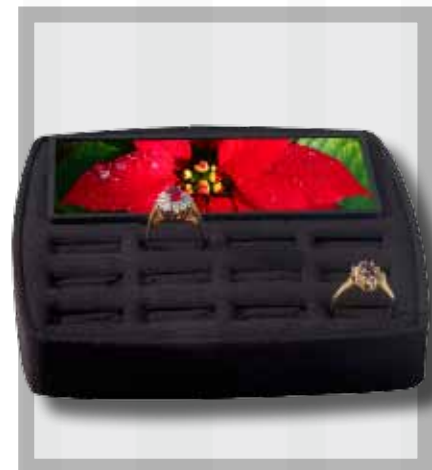

7558 TWELVE RINGS
5 1/2" x 6" // cover 7599
black charisma & black charisma