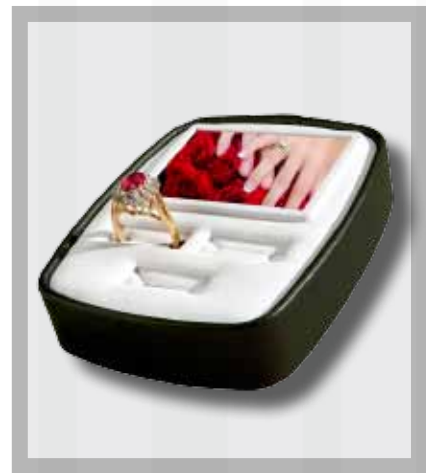

Tiffany Displays *with graphic*

stackable // graphic area // pads or slots // covers

Ovadia corp

Tiffany Displays *with graphic*

stackable // graphic area // pads or slots // covers

TIFFANY DISPLAYS

Tiffany Displays by Ovadia are ideal for travel or retail sales. With many sizes and color choices, the customization options are endless. Displays are stackable for ease in travel. A cover is available for the top of each stack. Trays are also available with or without a graphic area.

7551 ONE RING
3 1/4" x 4 1/8" // cover 7597
white vienna & white vienna

7552 TWO RINGS
3 1/4" x 4 1/8" // cover 7597
black vienna & white vienna

7553 THREE RINGS
3 1/4" x 4 1/8" // cover 7597
steel vienna & white vienna