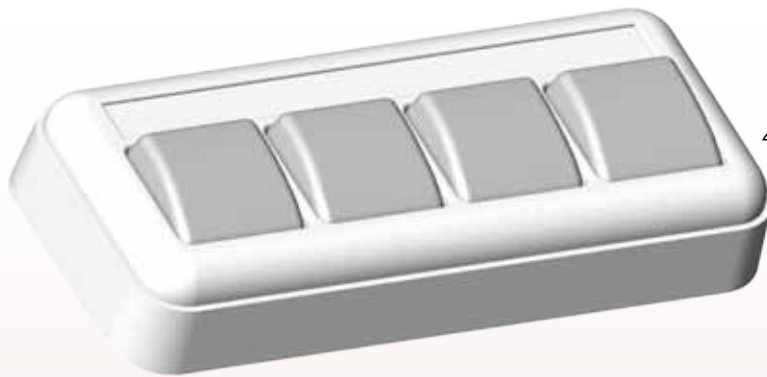

5152
 $7 \frac{3}{8}'' \times 3 \frac{3}{8}'' \times 1 \frac{1}{4}''$
4 Interchangeable Pads & Logo