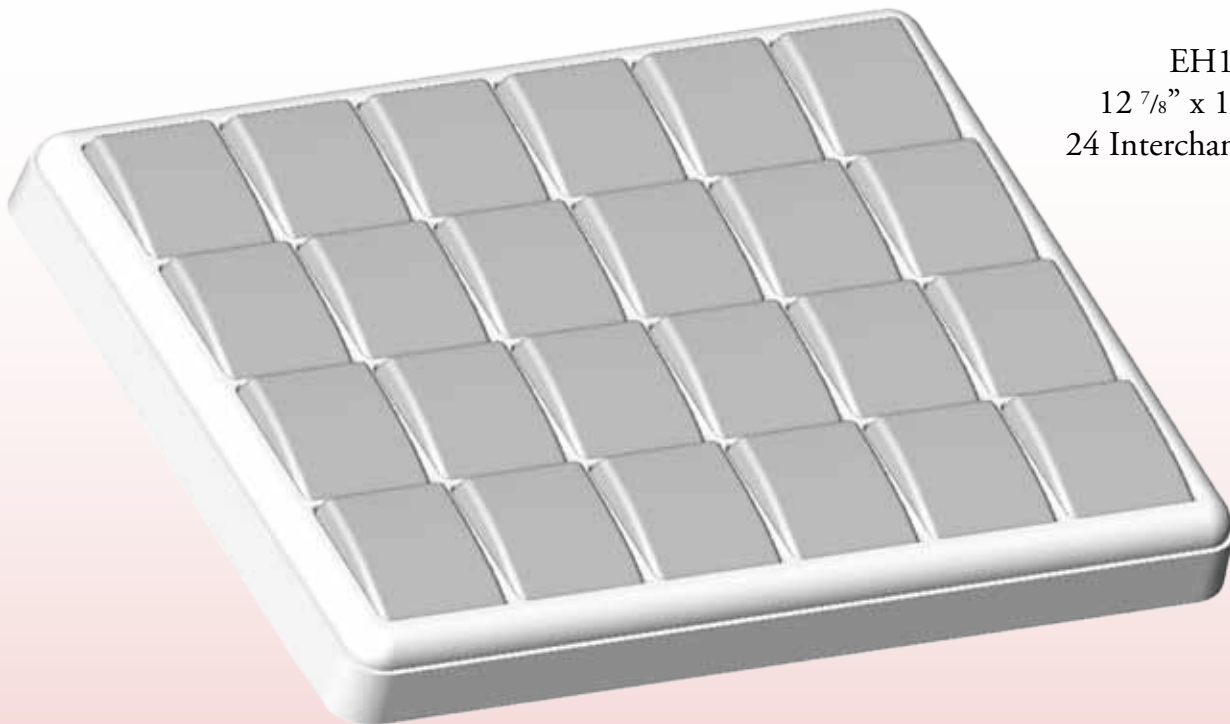

EH1215
11" x 7 3/4" x 1 1/4"
15 Interchangeable Pads

EMRESS COLLECTION

EH1212 in Black Soft-Touch
and Black Oro-Lite

EH1212 in Ivory Soft-Touch
and Off-White Oro-Lite

EH1224 in White Lacquer
and Black Oro-Lite

EMPRESS COLLECTION

EH1220
11" x 10" x 1 1/4"
20 Interchangeable Pads

EH1224
12 7/8" x 10" x 1 1/4"
24 Interchangeable Pads

EMRESS COLLECTION

H6 SERIES
(USES HALF SIZE 6 PADS)

EH63
9" x 4 ³/₈" x 1 ¹/₄"
3 Interchangeable Pads