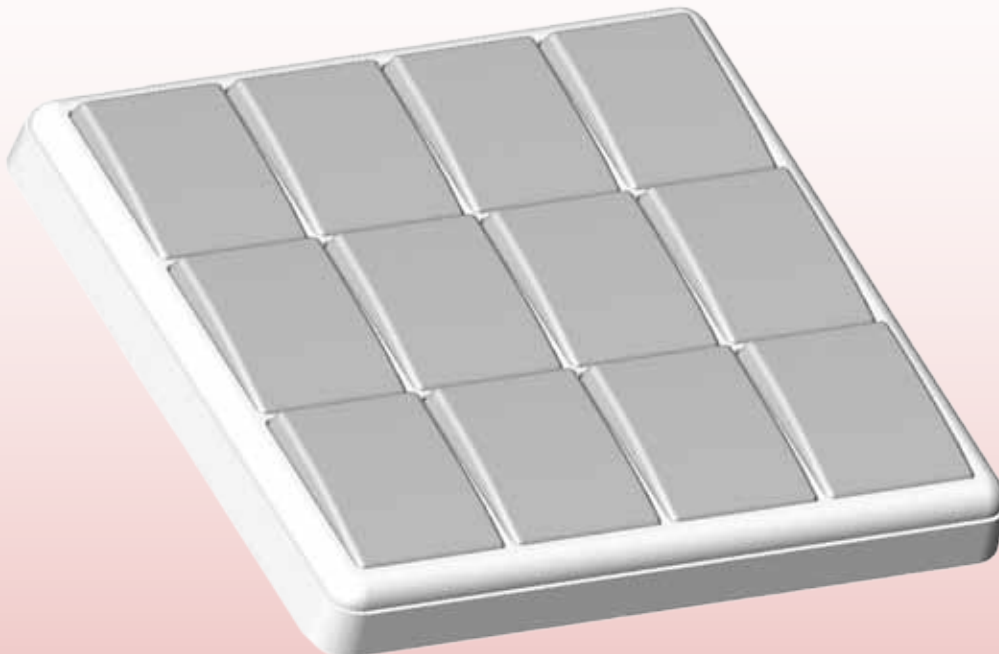

EMPRESS COLLECTION

EH1220
11" x 10" x 1 1/4"
20 Interchangeable Pads

EH1224
12 7/8" x 10" x 1 1/4"
24 Interchangeable Pads

EMRESS COLLECTION

H6 SERIES
(USES HALF SIZE 6 PADS)

EH63
9" x 4 ³/₈" x 1 ¹/₄"
3 Interchangeable Pads

EH66
9" x 7 ³/₄" x 1 ¹/₄"
6 Interchangeable Pads

**EH63 in Blue Lacquer
and White Oro-Lite**

**EH66 in Purple Soft-Touch
and White Oro-Lite**

EMRESS COLLECTION

EH68
11 1/2" x 7 3/4" x 1 1/4"
8 Interchangeable Pads

EH610
14 1/8" x 7 3/4" x 1 1/4"
10 Interchangeable Pads

EH612
11 1/2" x 11" x 1 1/4"
12 Interchangeable Pads

EMPRESS COLLECTION

EMPRESS BRACELET SERIES

E6132
9" x 4 1/8" x 1"
3 Bracelet Pads

E6131
9" x 4 1/8" x 1"
4 Bracelet Pads