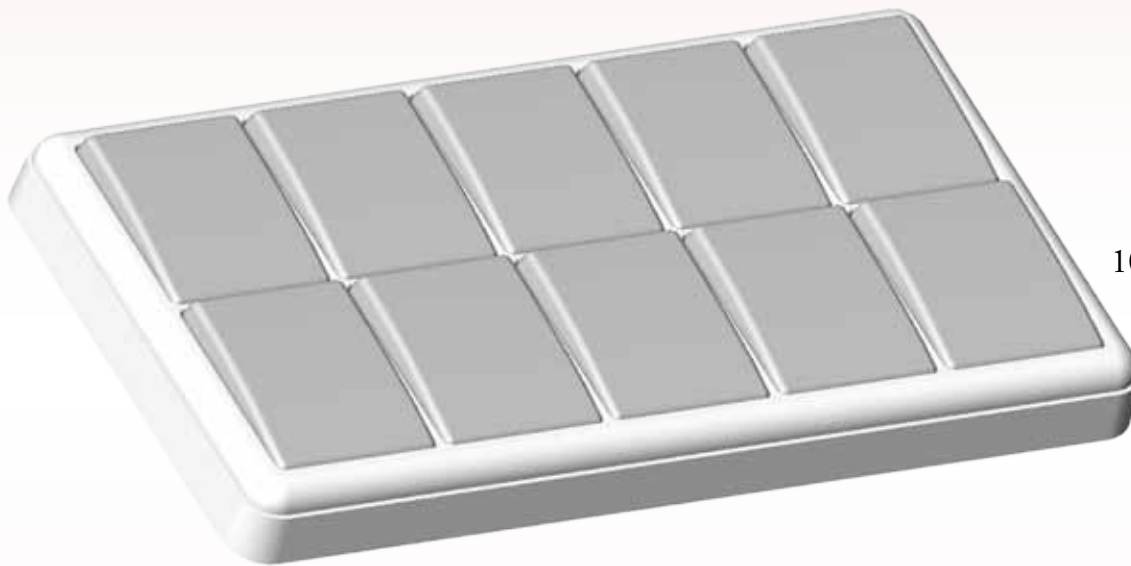

EMPRESS COLLECTION

EH1220
11" x 10" x 1 1/4"
20 Interchangeable Pads

EH1224
12 7/8" x 10" x 1 1/4"
24 Interchangeable Pads

EMRESS COLLECTION

H6 SERIES
(USES HALF SIZE 6 PADS)

EH63
9" x 4 ³/₈" x 1 ¹/₄"
3 Interchangeable Pads

EH66
9" x 7 ³/₄" x 1 ¹/₄"
6 Interchangeable Pads

**EH63 in Blue Lacquer
and White Oro-Lite**

**EH66 in Purple Soft-Touch
and White Oro-Lite**

EMRESS COLLECTION

EH68
11 1/2" x 7 3/4" x 1 1/4"
8 Interchangeable Pads

EH610
14 1/8" x 7 3/4" x 1 1/4"
10 Interchangeable Pads

EH612
11 1/2" x 11" x 1 1/4"
12 Interchangeable Pads

EMPRESS COLLECTION

EMPRESS BRACELET SERIES

E6132
9" x 4 1/8" x 1"
3 Bracelet Pads

E6131
9" x 4 1/8" x 1"
4 Bracelet Pads