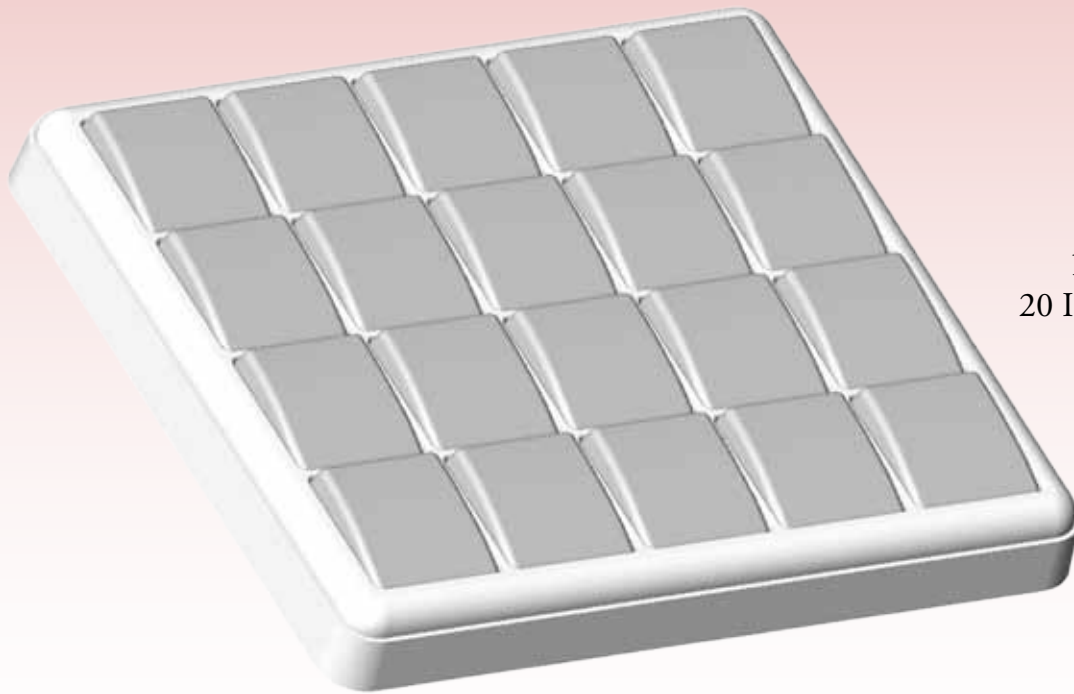

EH1215
11" x 7 3/4" x 1 1/4"
15 Interchangeable Pads

EMRESS COLLECTION

EH1212 in Black Soft-Touch
and Black Oro-Lite

EH1212 in Ivory Soft-Touch
and Off-White Oro-Lite

EH1224 in White Lacquer
and Black Oro-Lite

EMPRESS COLLECTION

EH1220
11" x 10" x 1 1/4"
20 Interchangeable Pads

EH1224
12 7/8" x 10" x 1 1/4"
24 Interchangeable Pads

EMRESS COLLECTION

H6 SERIES
(USES HALF SIZE 6 PADS)

EH63
9" x 4 ³/₈" x 1 ¹/₄"
3 Interchangeable Pads