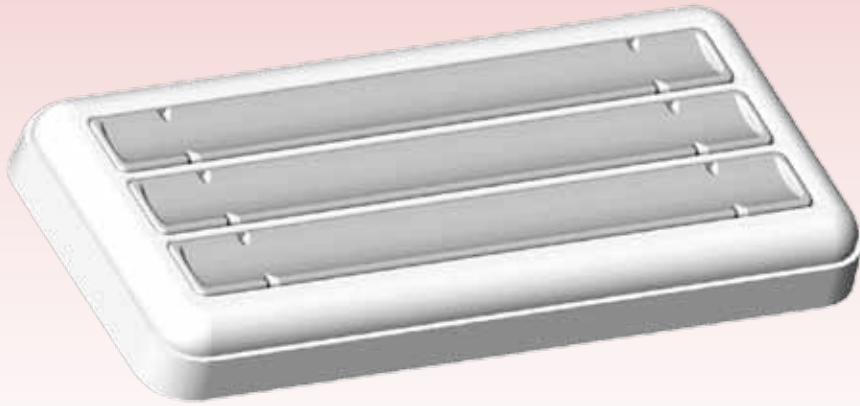

EH66
9" x 7 ³/₄" x 1 ¹/₄"
6 Interchangeable Pads

**EH63 in Blue Lacquer
and White Oro-Lite**

**EH66 in Purple Soft-Touch
and White Oro-Lite**

EMRESS COLLECTION

EH68
11 1/2" x 7 3/4" x 1 1/4"
8 Interchangeable Pads

EH610
14 1/8" x 7 3/4" x 1 1/4"
10 Interchangeable Pads

EH612
11 1/2" x 11" x 1 1/4"
12 Interchangeable Pads

EMPRESS COLLECTION

EMPRESS BRACELET SERIES

E6132
9" x 4 1/8" x 1"
3 Bracelet Pads

E6131
9" x 4 1/8" x 1"
4 Bracelet Pads