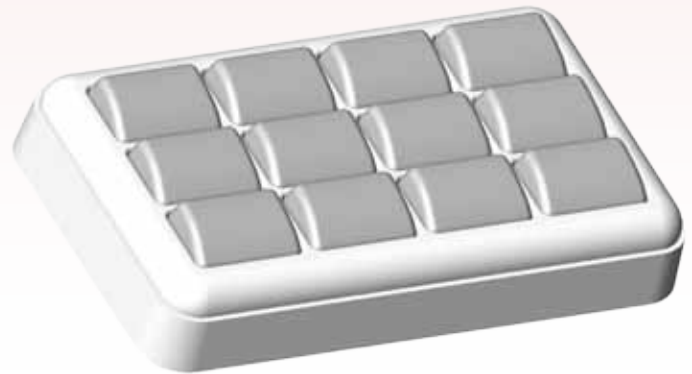

EMPRESS COLLECTION

Oradia corp.

EMPERESS COLLECTION

GS SERIES

(USES GERMAN SIZE PADS)

EGS9
6" x 4 ³/₈" x 1 ¹/₄"
9 Interchangeable Pads

EGS12
7 ¹/₂" x 4 ³/₈" x 1 ¹/₄"
12 Interchangeable Pads

EGS12 in Amber Reelwood
and Peanut Oro-Lite

EGS12 in Carnation Soft-Touch
and White Oro-Lite

EMRESS COLLECTION

EGS16
 $7\frac{1}{2}'' \times 5\frac{1}{2}'' \times 1\frac{1}{4}''$
16 Interchangeable Pads

EGS20
 $9\frac{1}{4}'' \times 4\frac{1}{2}'' \times 1\frac{1}{4}''$
20 Interchangeable Pads

EGS36
 $10\frac{7}{8}'' \times 7\frac{7}{8}'' \times 1\frac{1}{4}''$
36 Interchangeable Pads

EMPERESS COLLECTION

Q10 SERIES
WITH MESSAGE
(USES QUARTER SIZE 10 PADS)

5151 in Black Standard
and White Oro-Lite