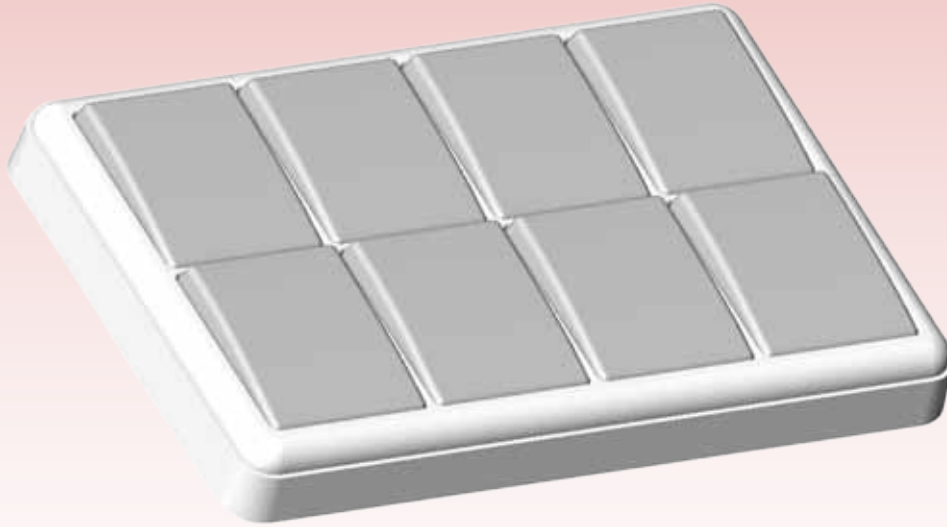

EMPRESS COLLECTION

EH1220
11" x 10" x 1 1/4"
20 Interchangeable Pads

EH1224
12 7/8" x 10" x 1 1/4"
24 Interchangeable Pads

EMRESS COLLECTION

H6 SERIES
(USES HALF SIZE 6 PADS)

EH63
9" x 4 ³/₈" x 1 ¹/₄"
3 Interchangeable Pads

EH66
9" x 7 ³/₄" x 1 ¹/₄"
6 Interchangeable Pads

**EH63 in Blue Lacquer
and White Oro-Lite**

**EH66 in Purple Soft-Touch
and White Oro-Lite**

EMRESS COLLECTION

EH68
11 1/2" x 7 3/4" x 1 1/4"
8 Interchangeable Pads

EH610
14 1/8" x 7 3/4" x 1 1/4"
10 Interchangeable Pads

EH612
11 1/2" x 11" x 1 1/4"
12 Interchangeable Pads

EMPRESS COLLECTION

EMPRESS BRACELET SERIES

E6132
9" x 4 1/8" x 1"
3 Bracelet Pads

E6131
9" x 4 1/8" x 1"
4 Bracelet Pads