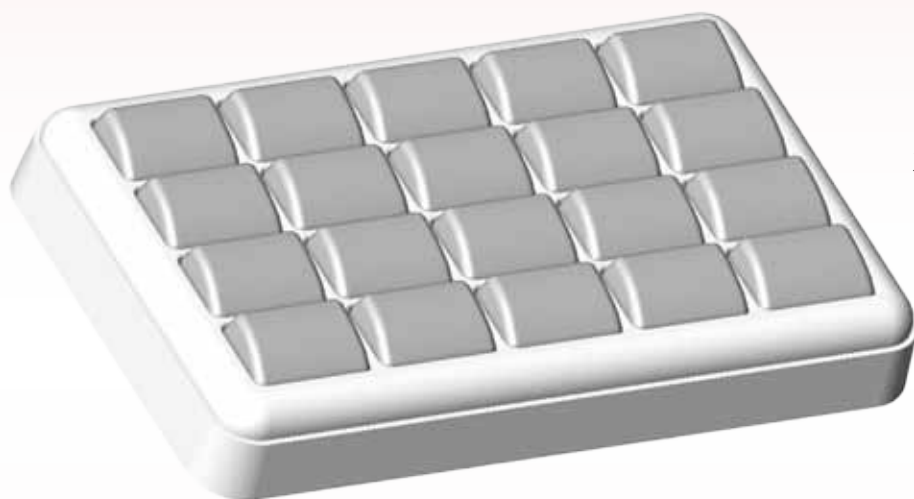

EGS20
 $9\frac{1}{4}'' \times 4\frac{1}{2}'' \times 1\frac{1}{4}''$
20 Interchangeable Pads