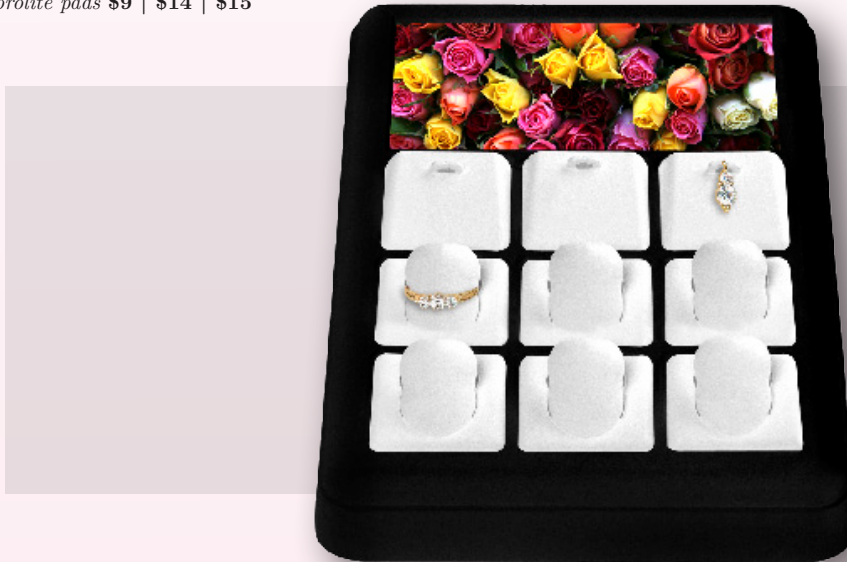

◀ **EQ103G** | 5 3/4" x 4 3/4" x 1 1/4"
3 interchangeable pads & graphic area
shown in white frame
& white orolite pads $9 | $14 | $15