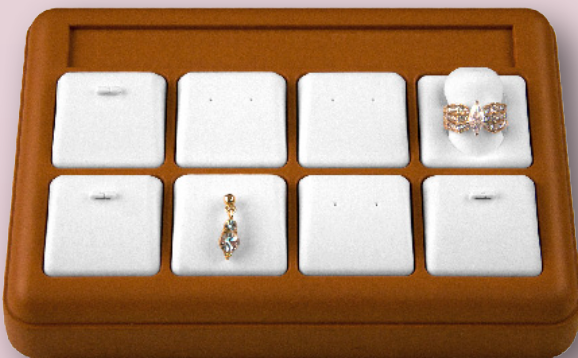

◀ **EQ104M** | 7 3/8" x 3 3/8" x 1 1/4"
4 interchangeable pads & message area
shown in cherry reelwood frame
ℳ white orolite pads $9 | $14 | $15