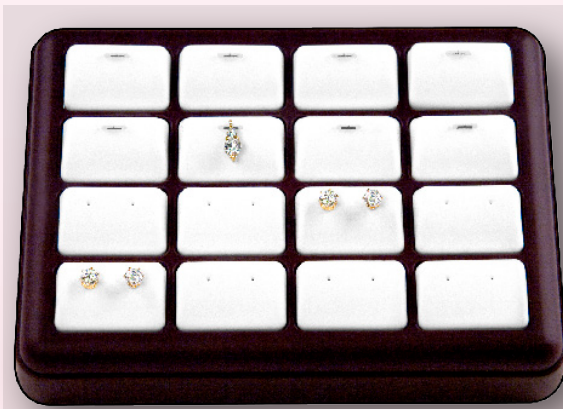

### Pad Size Options:

1 1/2" x 1"

1 3/8" x 1 3/8"

1 7/8" x 2 1/8"

2 1/2" x 3 1/4"

Elegant Curved Edges

Many Color Options

Standard prices are plastic colors  
add \$5 for soft-touch | add \$6 for reelwood

German Pads Measure: 1 1/2" x 1"

\*Prices for: Plastic | Soft-touch | Reelwood

German Size

◀ **EGS9** | 6" x 4 3/8" x 1 1/4"  
9 interchangeable pads  
shown in cherry reelwood frame  
℘ white orolite pads \$11 | \$16 | \$17

◀ **EGS12** | 7 1/2" x 4 3/8" x 1 1/4"  
12 interchangeable pads  
shown in amber reelwood frame  
℘ white orolite pads \$14 | \$19 | \$20

◀ **EGS16** | 7 1/2" x 5 1/2" x 1 1/4"  
16 interchangeable pads  
shown in burgundy frame  
℘ white orolite pads \$17 | \$22 | \$23