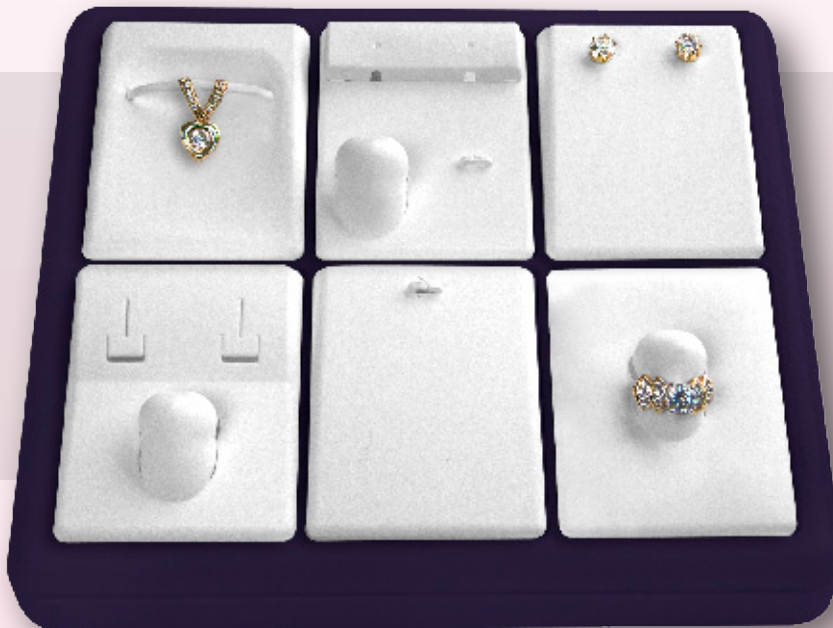

Half 6 Series

◀ **EH63** | 9" x 4 3/8" x 1 1/4"  
3 interchangeable pads  
shown in black frame  
& white orolite pads \$13 | \$18 | \$19

◀ **EH66** | 9" x 7 3/4" x 1 1/4"  
6 interchangeable pads  
shown in purple soft-touch frame  
& white orolite pads \$20 | \$25 | \$26

PADS

white off-white peanut silver chocolate black

Empress pads are available in 4 different sizes and 6 different colors. All the pads within each size are interchangeable between corresponding displays. Only Ovadia gives you the ability to change and switch out your displays as needed.