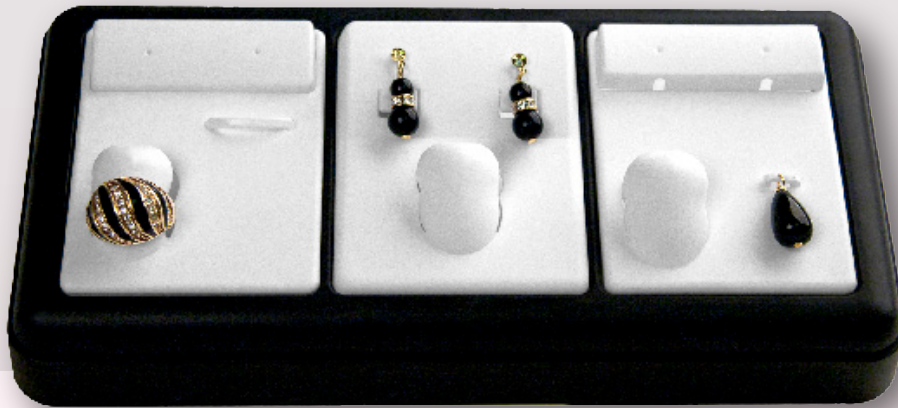

Half Size 6 Pads Measure: 1 7/8" x 2 1/8"

Half 6 Series

◀ **EH63** | 9" x 4 3/8" x 1 1/4"
3 interchangeable pads
shown in black frame
& white orolite pads $13 | $18 | $19